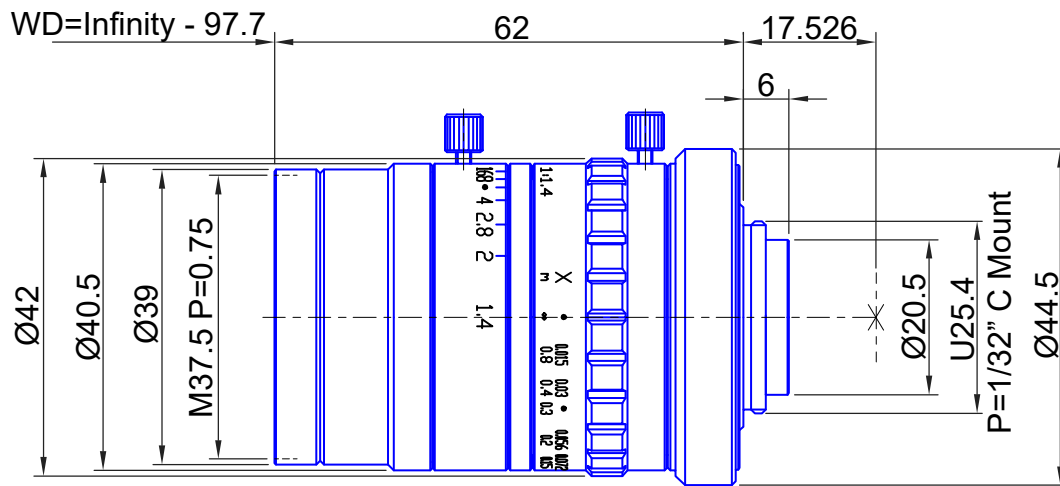

2/3inch Format

High resolution 12 Megapixel Lenses

**Item No. GM12HR31214MCN**

ITEM NO.		GM12HR31214MCN
Focal Length		12 (mm)
Iris Range		F1.4 - 22
Angle of View (H x V x D)	2/3"	39°75' x 30°35'
MOD		0.1 (m)
Filter Thread		M=37.5, P=0.75
Dimension (D x L)		Ø44.5 x 62 (mm)
Weight		300 (g)