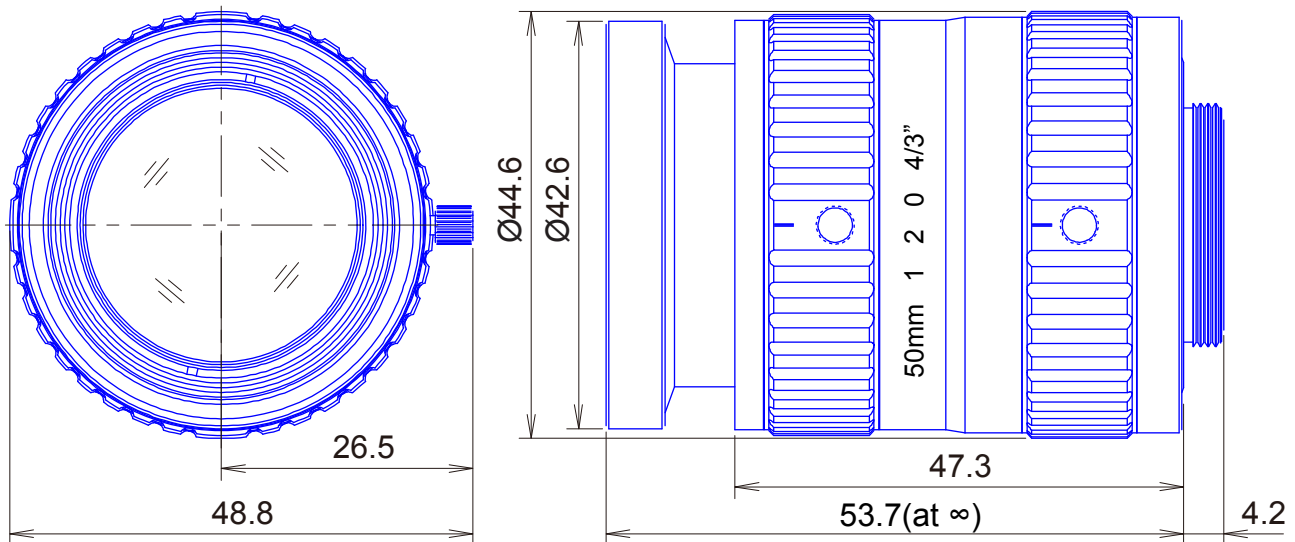

4/3inch Format

High resolution 12 Megapixel Lenses

Item No. GM12HR65020MCN

ITEM NO.		GM12HR65020MCN
Focal Length		50 (mm)
Iris Range		F2.0 - 22
Angle of View (H x V x D)	4/3"	20°9' x 15°7'
MOD		0.3 (m)
Filter Thread		M=40.5, P=0.5
Dimension (D x L)		Ø44.6 x 53.7 (mm)
Weight		170 (g)