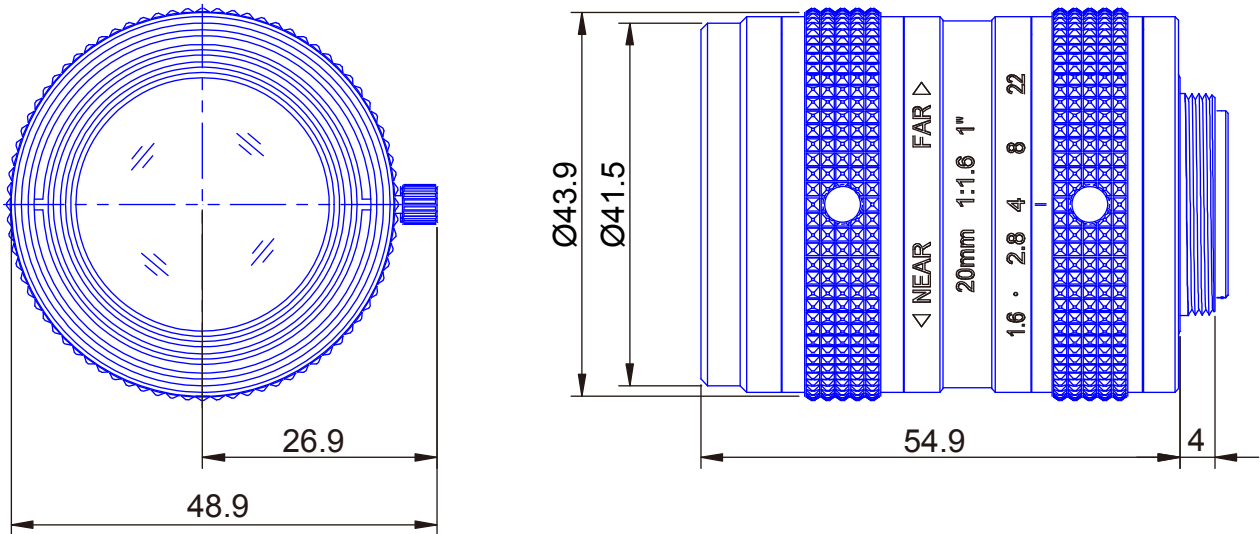

1inch Format

High resolution 12 Megapixel Lenses

Item No. GM12HR42016MCN

ITEM NO.		GM12HR42016MCN
Focal Length		20 (mm)
Iris Range		F1.6 - 22
Angle of View (H x V x D)	1"	36°1' x 27°2'
MOD		0.45 (m)
Filter Thread		M=39, P=0.5
Dimension (D x L)		Ø43 x 55 (mm)
Weight		165 (g)