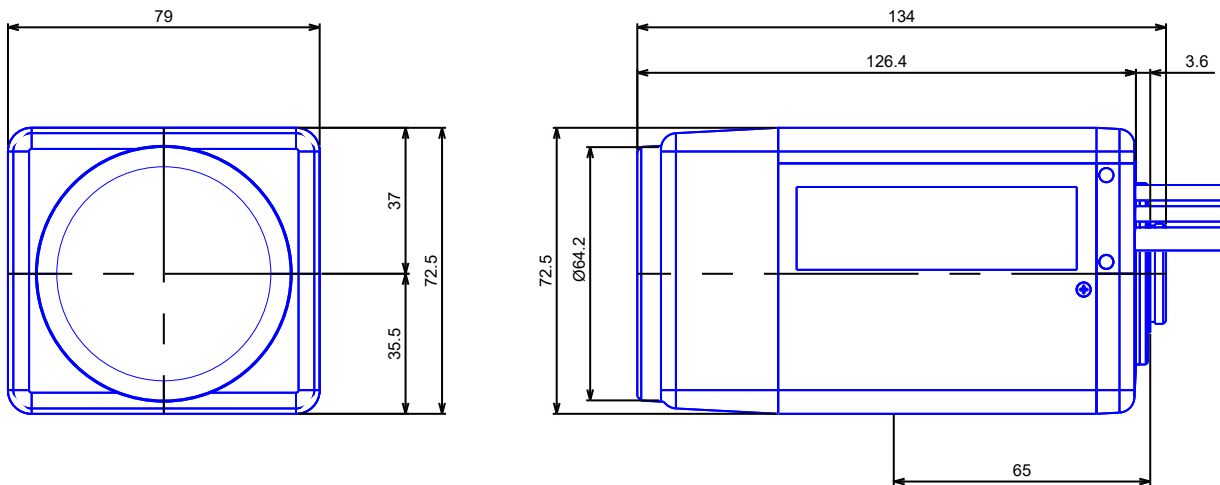

## Three Motorized Zoom Lenses

(Motorized Zoom , Motorized Iris , Motorized Focus)

**Item No. GAZ85136M**

ITEM NO.		GAZ85136M	
Focal Length		8.5 - 136 (mm)	
Iris Range		F1.6 - Close	
Angle of View (H x V)	1/2"	43.6° x 33.4°	
		- 2.7° x 2.2°	
MOD		1.8 (m)	
Filter Thread		M58 , P=0.75	
Dimention ( W x H x L )		79 x 72.5 x 134 (mm)	
Weight		650 (g)	
Notes		-	